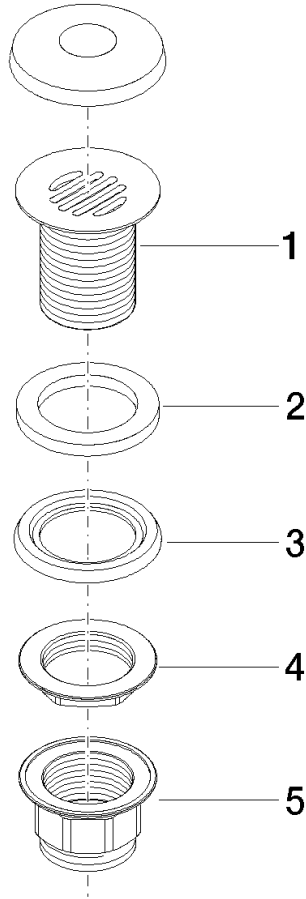

10 110 970

Fits: IMO, LULU, MADISON, MEM, TARA,
CL.1, LISSÉ, VAIA, META, CYO

	Brushed Platinum	10 110 970-06
	Chrome	10 110 970-00
	Platinum	10 110 970-08
	Durabress (23kt Gold)	10 110 970-09
	Dark Chrome	10 110 970-19
	Light Gold	10 110 970-26
	Brushed Light Gold	10 110 970-27
	Brushed Durabress (23kt Gold)	10 110 970-28
	Matte Black	10 110 970-33
	Brushed Bronze	10 110 970-42
	Brushed Champagne (22kt Gold)	10 110 970-46
	Champagne (22kt Gold)	10 110 970-47
	Brushed Chrome	10 110 970-93
	Brushed Dark Platinum	10 110 970-99

Grated waste 1 1/4" - Brushed Platinum

IMO

10 110 970

Only suitable for sinks without an overflow.

10 110 970

10 110 970

Parts for other finishes can be found here: [Chrome](#)

Spare parts list

No.	Item Number	Name	Quantity used	Delivery time
1	09 11 01 025-06	cup	1	10
2	09 14 05 039 90	seal	1	2
3	09 14 03 025 90	seal	1	2
4	09 23 10 017 90	nut	1	2
5	09 23 10 020-06	nut	1	10